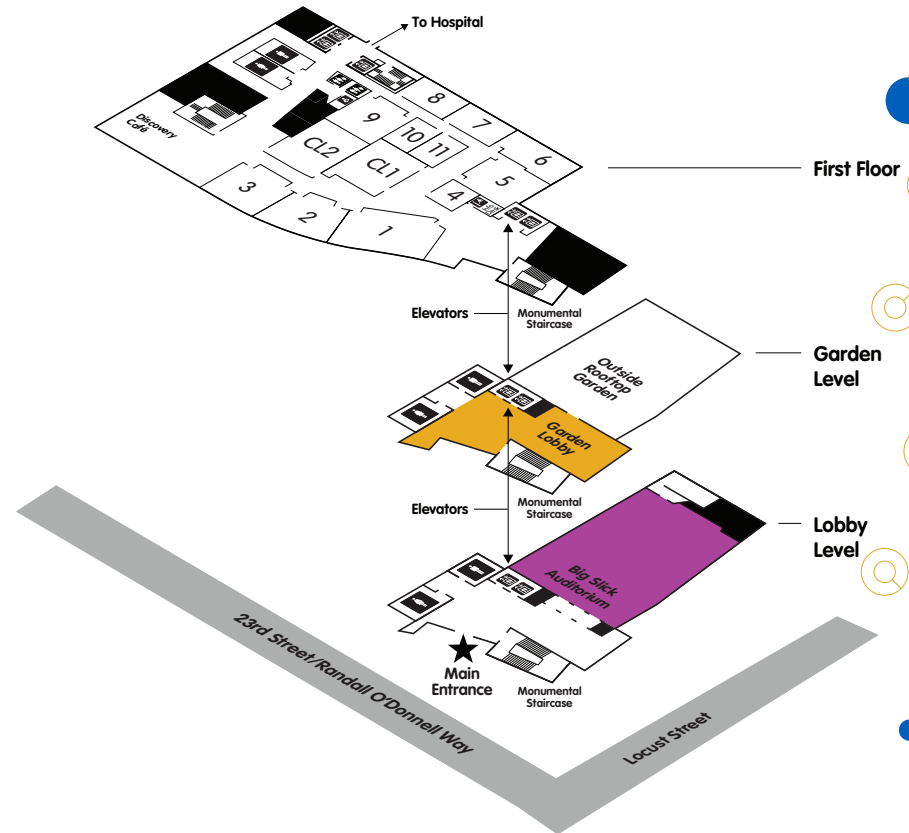

Garden lobby\* with  
seating up to 120 and  
reception up to 150  
*\*Indoor event space*

2 computer labs with  
30-40 stations

Parking for up to 50  
vehicles onsite and  
300 vehicles offsite

CMRI Conference Center		Standard Set-up		Alternate Set-up				Amenities		
Space	Sq. Ft.	Capacity	Layout	U-Shape	Hollow Square	Banquet	Reception	Podium	Window	Credenza
CMRI Big Slick Auditorium	3500	370	Theater	n/a	n/a	n/a	n/a	Yes	No	No
Garden Lobby	2250	120	Banquet	n/a	n/a	up to 120 seated	up to 150	No	Yes	No
Conference Room 1	1250	46	Classroom	up to 28	up to 34	up to 40	up to 60	Yes	Yes	No
Conference Room 2	875	30	Classroom	up to 18	up to 24	up to 24	up to 40	Yes	Yes	Yes
Conference Room 3	825	32	Classroom	up to 20	up to 26	up to 24	up to 40	Yes	Yes	Yes
Conference Room 4	275	10	Boardroom	n/a	n/a	n/a	n/a	No	No	Yes
Conference Room 5	950	32	Classroom	up to 20	up to 26	up to 24	up to 40	Yes	Yes	Yes
Conference Room 6	675	22	Boardroom	n/a	n/a	n/a	n/a	No	Yes	Yes
Conference Room 7	475	14	Boardroom	n/a	n/a	n/a	n/a	No	Yes	Yes
Conference Room 8	475	14	Boardroom	n/a	n/a	n/a	n/a	No	Yes	Yes
Conference Room 9	700	32	Classroom	up to 18	up to 24	up to 24	up to 40	Yes	No	Yes
Conference Room 10	325	14	Boardroom	n/a	n/a	n/a	n/a	No	No	Yes
Conference Room 11	325	14	Boardroom	n/a	n/a	n/a	n/a	No	No	Yes
Computer Lab 1	950	32	Classroom	n/a	n/a	n/a	n/a	Yes	No	No
Computer Lab 2	1000	40	Classroom	n/a	n/a	n/a	n/a	Yes	No	No

### Lobby Level

### First Floor