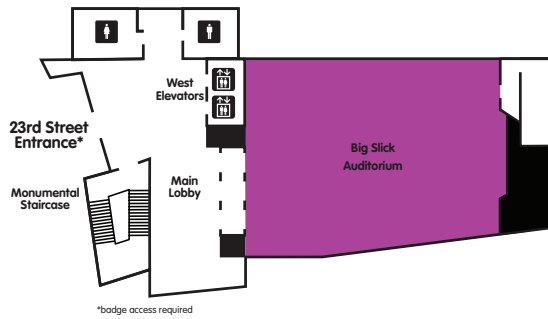

CMRI Conference Center		Standard Set-up		Alternate Set-up				Amenities		
Space	Sq. Ft.	Capacity	Layout	U-Shape	Hollow Square	Banquet	Reception	Podium	Window	Credenza
CMRI Big Slick Auditorium	3500	370	Theater	n/a	n/a	n/a	n/a	Yes	No	No
Garden Lobby	2250	120	Banquet	n/a	n/a	up to 120 seated	up to 150	No	Yes	No
Conference Room 1	1250	46	Classroom	up to 28	up to 34	up to 40	up to 60	Yes	Yes	No
Conference Room 2	875	30	Classroom	up to 18	up to 24	up to 24	up to 40	Yes	Yes	Yes
Conference Room 3	825	32	Classroom	up to 20	up to 26	up to 24	up to 40	Yes	Yes	Yes
Conference Room 4	275	10	Boardroom	n/a	n/a	n/a	n/a	No	No	Yes
Conference Room 5	950	32	Classroom	up to 20	up to 26	up to 24	up to 40	Yes	Yes	Yes
Conference Room 6	675	22	Boardroom	n/a	n/a	n/a	n/a	No	Yes	Yes
Conference Room 7	475	14	Boardroom	n/a	n/a	n/a	n/a	No	Yes	Yes
Conference Room 8	475	14	Boardroom	n/a	n/a	n/a	n/a	No	Yes	Yes
Conference Room 9	700	32	Classroom	up to 18	up to 24	up to 24	up to 40	Yes	No	Yes
Conference Room 10	325	14	Boardroom	n/a	n/a	n/a	n/a	No	No	Yes
Conference Room 11	325	14	Boardroom	n/a	n/a	n/a	n/a	No	No	Yes
Computer Lab 1	950	32	Classroom	n/a	n/a	n/a	n/a	Yes	No	No
Computer Lab 2	1000	40	Classroom	n/a	n/a	n/a	n/a	Yes	No	No

### Lobby Level

### First Floor