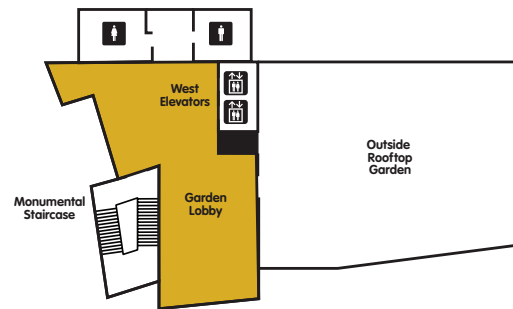

CMRI Conference Center		Standard Set-up		Alternate Set-up				Amenities		
Space	Sq. Ft.	Capacity	Layout	U-Shape	Hollow Square	Banquet	Reception	Podium	Window	Credenza
CMRI Big Slick Auditorium	3500	370	Theater	n/a	n/a	n/a	n/a	Yes	No	No
Garden Lobby	2250	120	Banquet	n/a	n/a	up to 120 seated	up to 150	No	Yes	No
Conference Room 1	1250	46	Classroom	up to 28	up to 34	up to 40	up to 60	Yes	Yes	No
Conference Room 2	875	30	Classroom	up to 18	up to 24	up to 24	up to 40	Yes	Yes	Yes
Conference Room 3	825	32	Classroom	up to 20	up to 26	up to 24	up to 40	Yes	Yes	Yes
Conference Room 4	275	10	Boardroom	n/a	n/a	n/a	n/a	No	No	Yes
Conference Room 5	950	32	Classroom	up to 20	up to 26	up to 24	up to 40	Yes	Yes	Yes
Conference Room 6	675	22	Boardroom	n/a	n/a	n/a	n/a	No	Yes	Yes
Conference Room 7	475	14	Boardroom	n/a	n/a	n/a	n/a	No	Yes	Yes
Conference Room 8	475	14	Boardroom	n/a	n/a	n/a	n/a	No	Yes	Yes
Conference Room 9	700	32	Classroom	up to 18	up to 24	up to 24	up to 40	Yes	No	Yes
Conference Room 10	325	14	Boardroom	n/a	n/a	n/a	n/a	No	No	Yes
Conference Room 11	325	14	Boardroom	n/a	n/a	n/a	n/a	No	No	Yes
Computer Lab 1	950	32	Classroom	n/a	n/a	n/a	n/a	Yes	No	No
Computer Lab 2	1000	40	Classroom	n/a	n/a	n/a	n/a	Yes	No	No

### Lobby Level

### First Floor